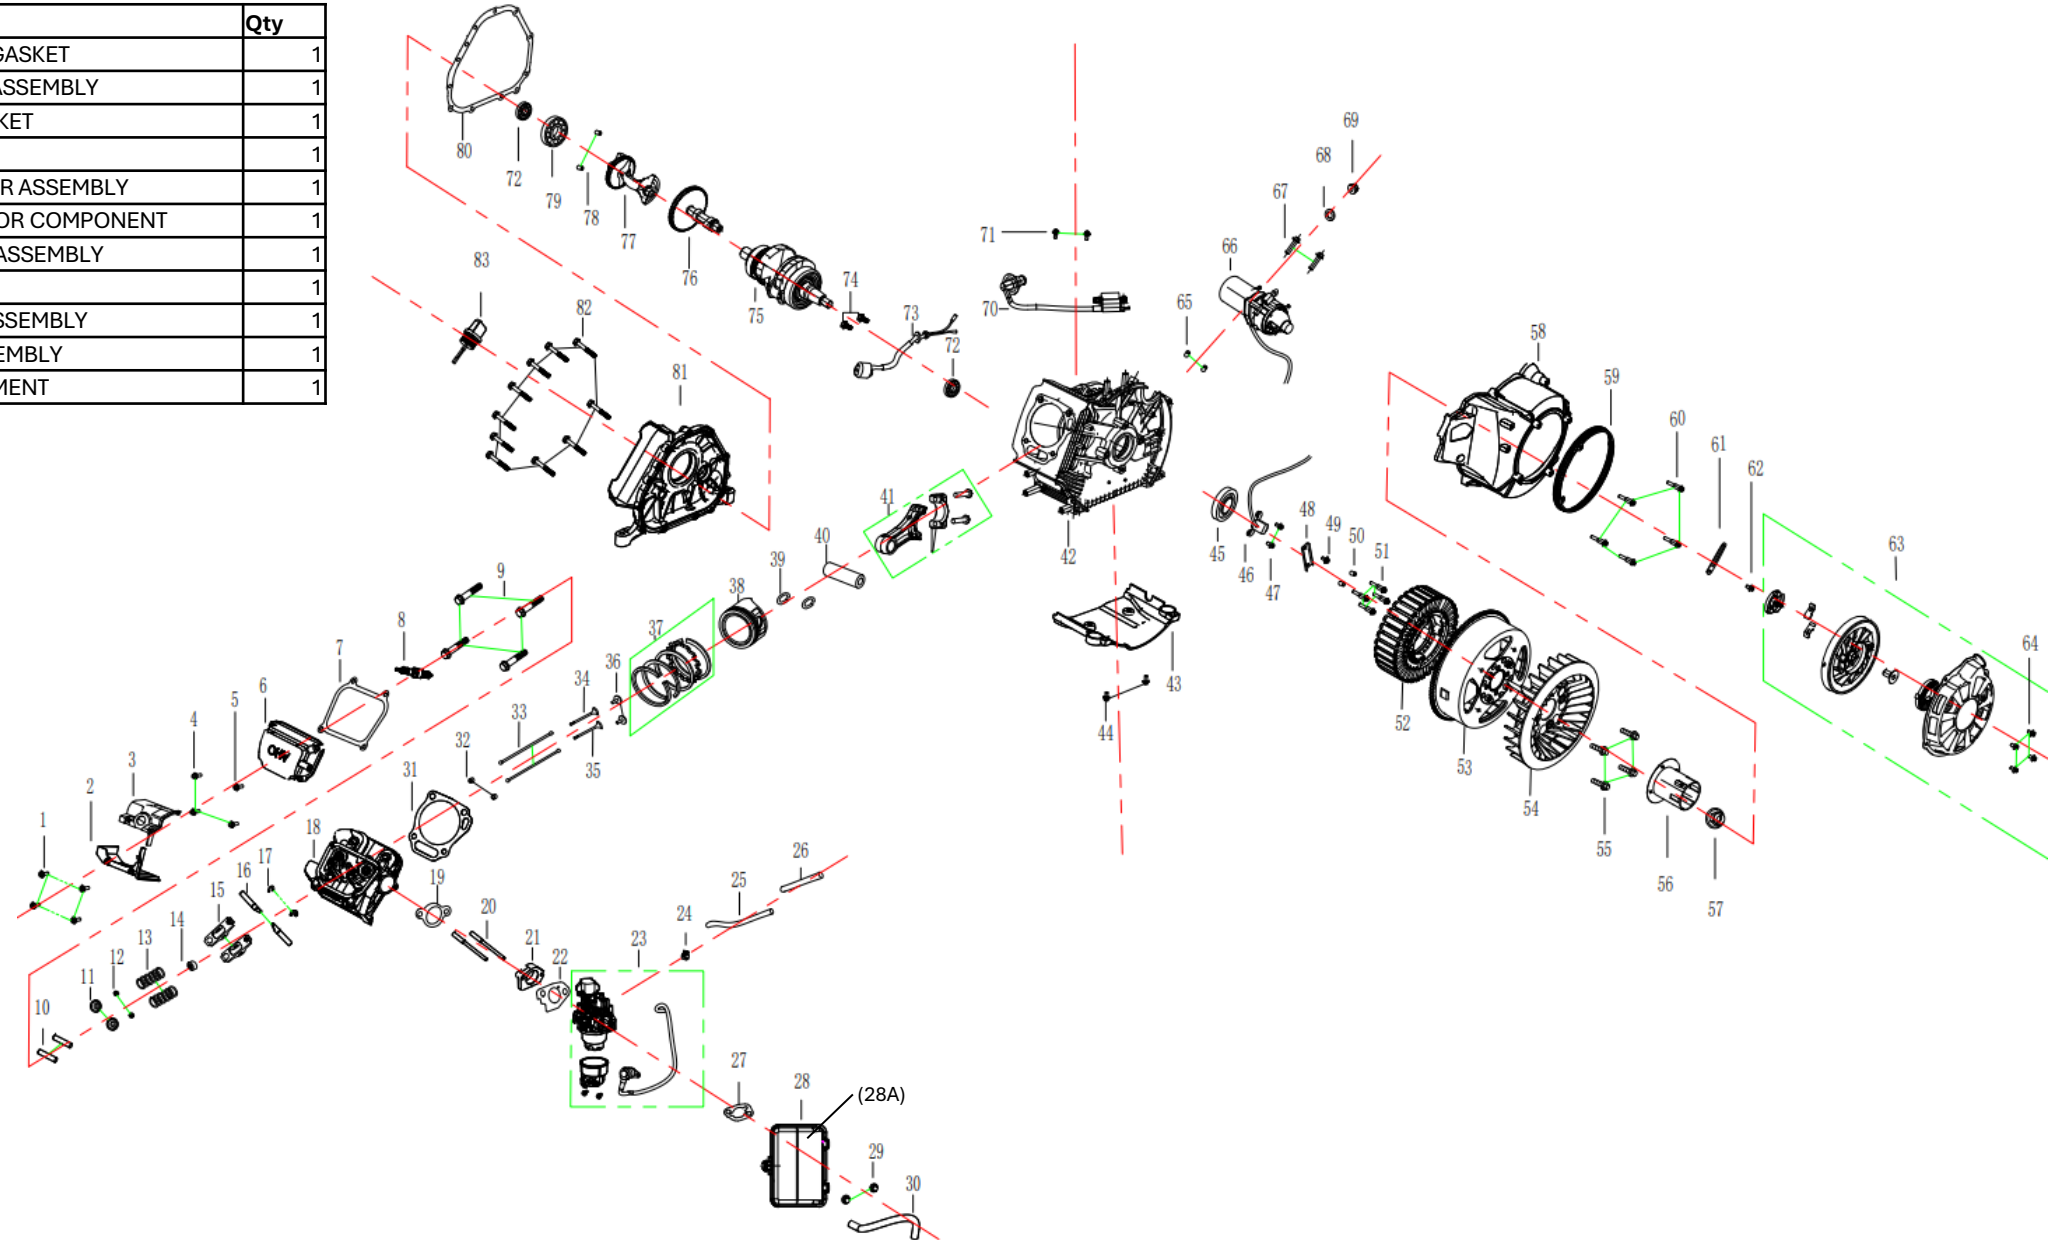

Engine:

Part #	Item Code	Description	Qty
22	812597	CARBURETOR GASKET	1
23	812728	CARBURETOR ASSEMBLY	1
27	812650	AIR FILTER GASKET	1
30	812680	EXHAUST PIPE	1
63	812708	RECOIL STARTER ASSEMBLY	1
66	812729	STARTING MOTOR COMPONENT	1
70	812714	IGNITION COIL ASSEMBLY	1
73	812691	OIL SENSOR	1
83	812858	OIL DIPSTICK ASSEMBLY	1
28	812702	AIR FILTER ASSEMBLY	1
28A	812750	AIR FILTER ELEMENT	1

Generator Components:

Part #	Item Code	Description	Qty
2	812737	FRAME ASSEMBLY	1
7	812683	SHOCK ABSORBING BEARING	2
9	812615	NUT	10
13	812665	MUFFLER GASKET	2
14	812733	MUFFLER COMPONENT	1
18	812746	CONTROL PANEL ASSEMBLY	1
21	812748	INVERTER	1
30	812853	FUEL TANK ASSEMBLY	1
35	812706	WHEEL ASSEMBLY	2
36	812679	AXLE	2
39	812588	SUPPORT RUBBER PAD	2
41	812667	CAP	2
44	812689	HAND HANDLE TUBE ASSEMBLY	2
45	812677	RUBBER COVER FOR HANDLE	2
51	812661	LOCATING PIN LOCK CLAMP	2
53	812590	FUEL TANK CAP	1
54	812591	OIL FILTER	1
55	812687	OIL MARKER	1